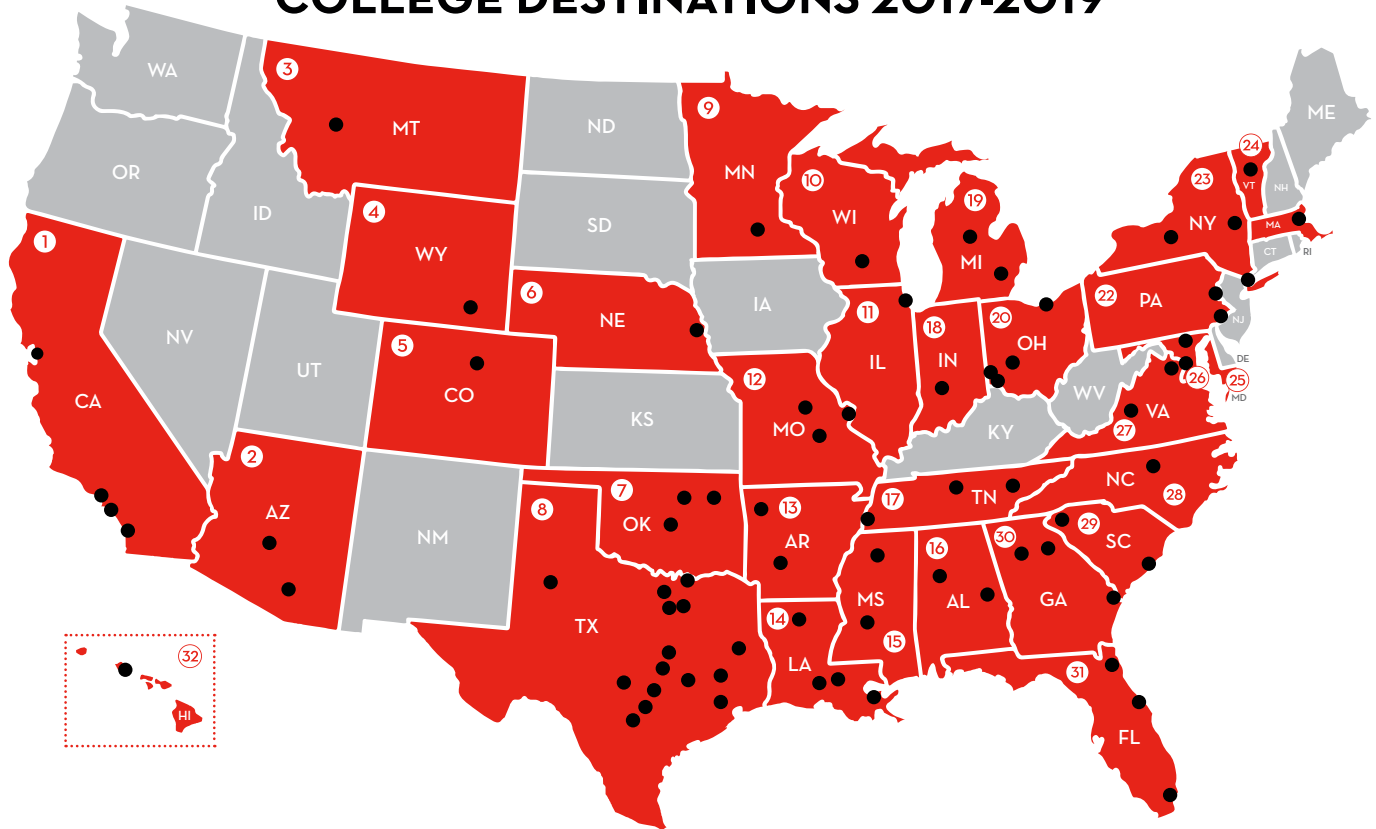

**CLUBS & ORGANIZATIONS**

Art Club  
 Asian Culture Club  
 Band Club  
 Best Buddies Club  
 Book Club  
 Chess Club  
 Debate/Forensics  
 Drama Club  
 E-Sports Club

Eagles for Life  
 Eagle Guard  
 Environmental Club  
 Fellowship of Christian Athletes  
 French Club  
 Java Club  
 Jazz Club  
 Latin Club  
 Math Club

# COLLEGE DESTINATIONS 2017-2019