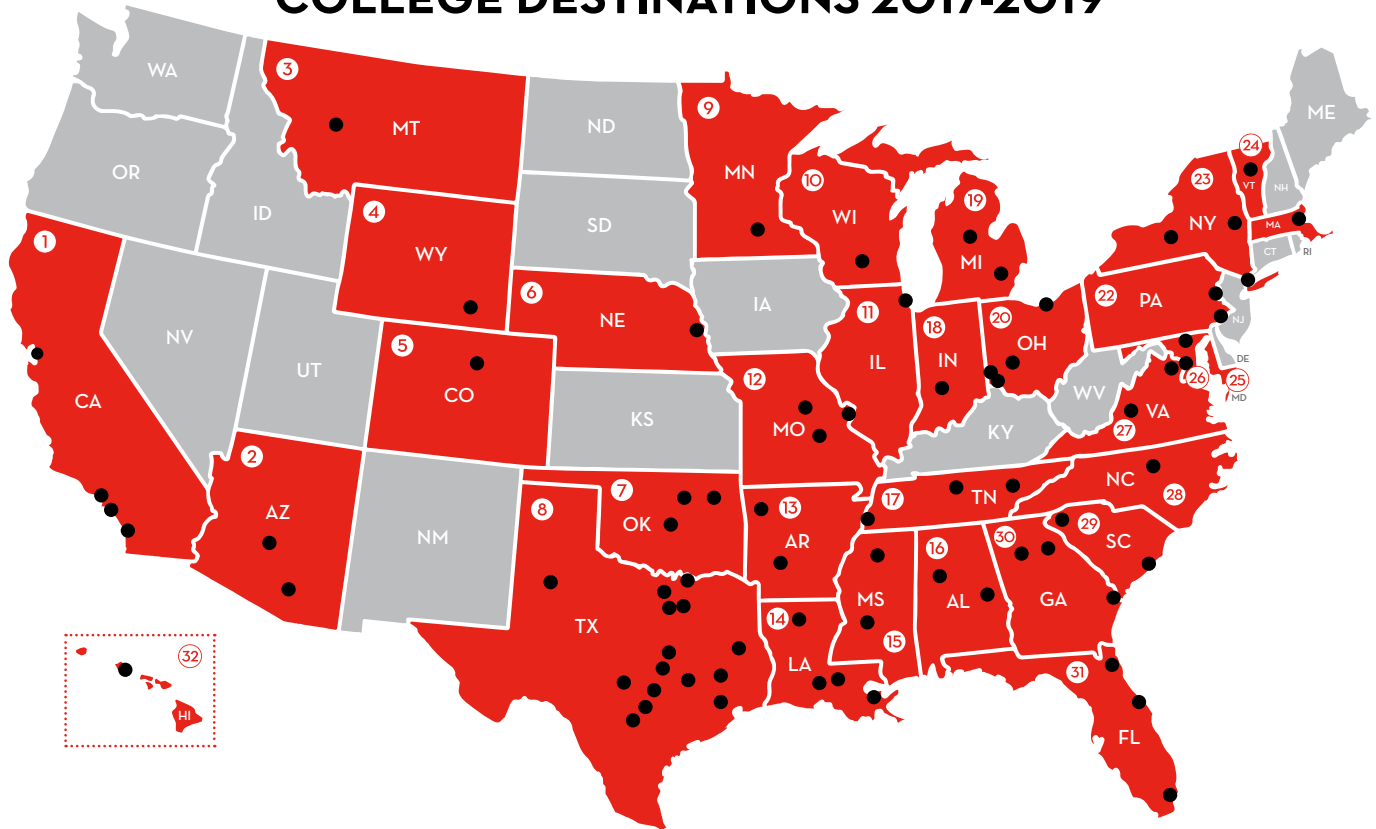

COLLEGE DESTINATIONS 2017-2019

1 - California

Loyola Marymount University (3)
 Orange Coast College
 Pepperdine University
 Point Loma Nazarene University
 Saint Mary's College of California
 University of San Diego
 University of Southern California (2)

2 - Arizona

Arizona State University (10)
 The University of Arizona

3 - Montana

Carroll College

4 - Wyoming

University of Wyoming

5 - Colorado

Colorado School of Mines (3)
 Colorado State University
 University of Colorado at Boulder (3)

6 - Nebraska

Creighton University

7 - Oklahoma

Oklahoma State University
 The University of Oklahoma
 University of Tulsa (2)

8 - Texas

Austin College
 Austin Community College
 Baylor University (13)
 Blinn College (19)
 Houston Baptist University (3)
 Lone Star College
 Rice University (5)
 Richland College
 Sam Houston State University (2)
 San Jacinto College (2)
 Schreiner University
 Stephen F. Austin State University (5)
 St. Edwards University (8)
 St. Mary's University

23 - Vermont

Norwich University

24 - Massachusetts

Harvard University

25 - Maryland

Johns Hopkins University

26 - Washington D.C.

Georgetown University
 Howard University
 The George Washington University